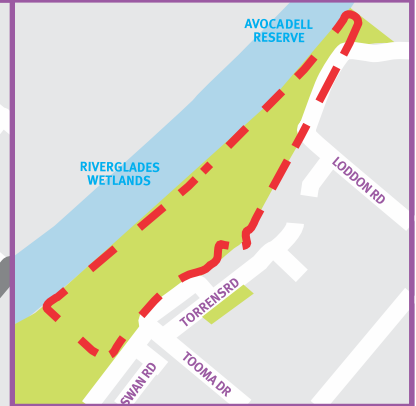

Walking Trails around Murray Bridge

10KM TO MONARTO ZOO

Walking Trail Index

- Casuarina Walk Reserve
- Lavender Federation Trail
- Murray Park
- River and Rail Heritage Walk 1
- River and Rail Heritage Walk 2
- - Riverglades Community Wetlands
- Rocky Gully Wetlands
- - Rural Avenue Reserve
- Swanport Wetlands
- - Thiele Reserve to Long Flat
- Tumbella Drive Reserve to Wharf
- Wharf to Rocky Gully
- Sturt Reserve Loop