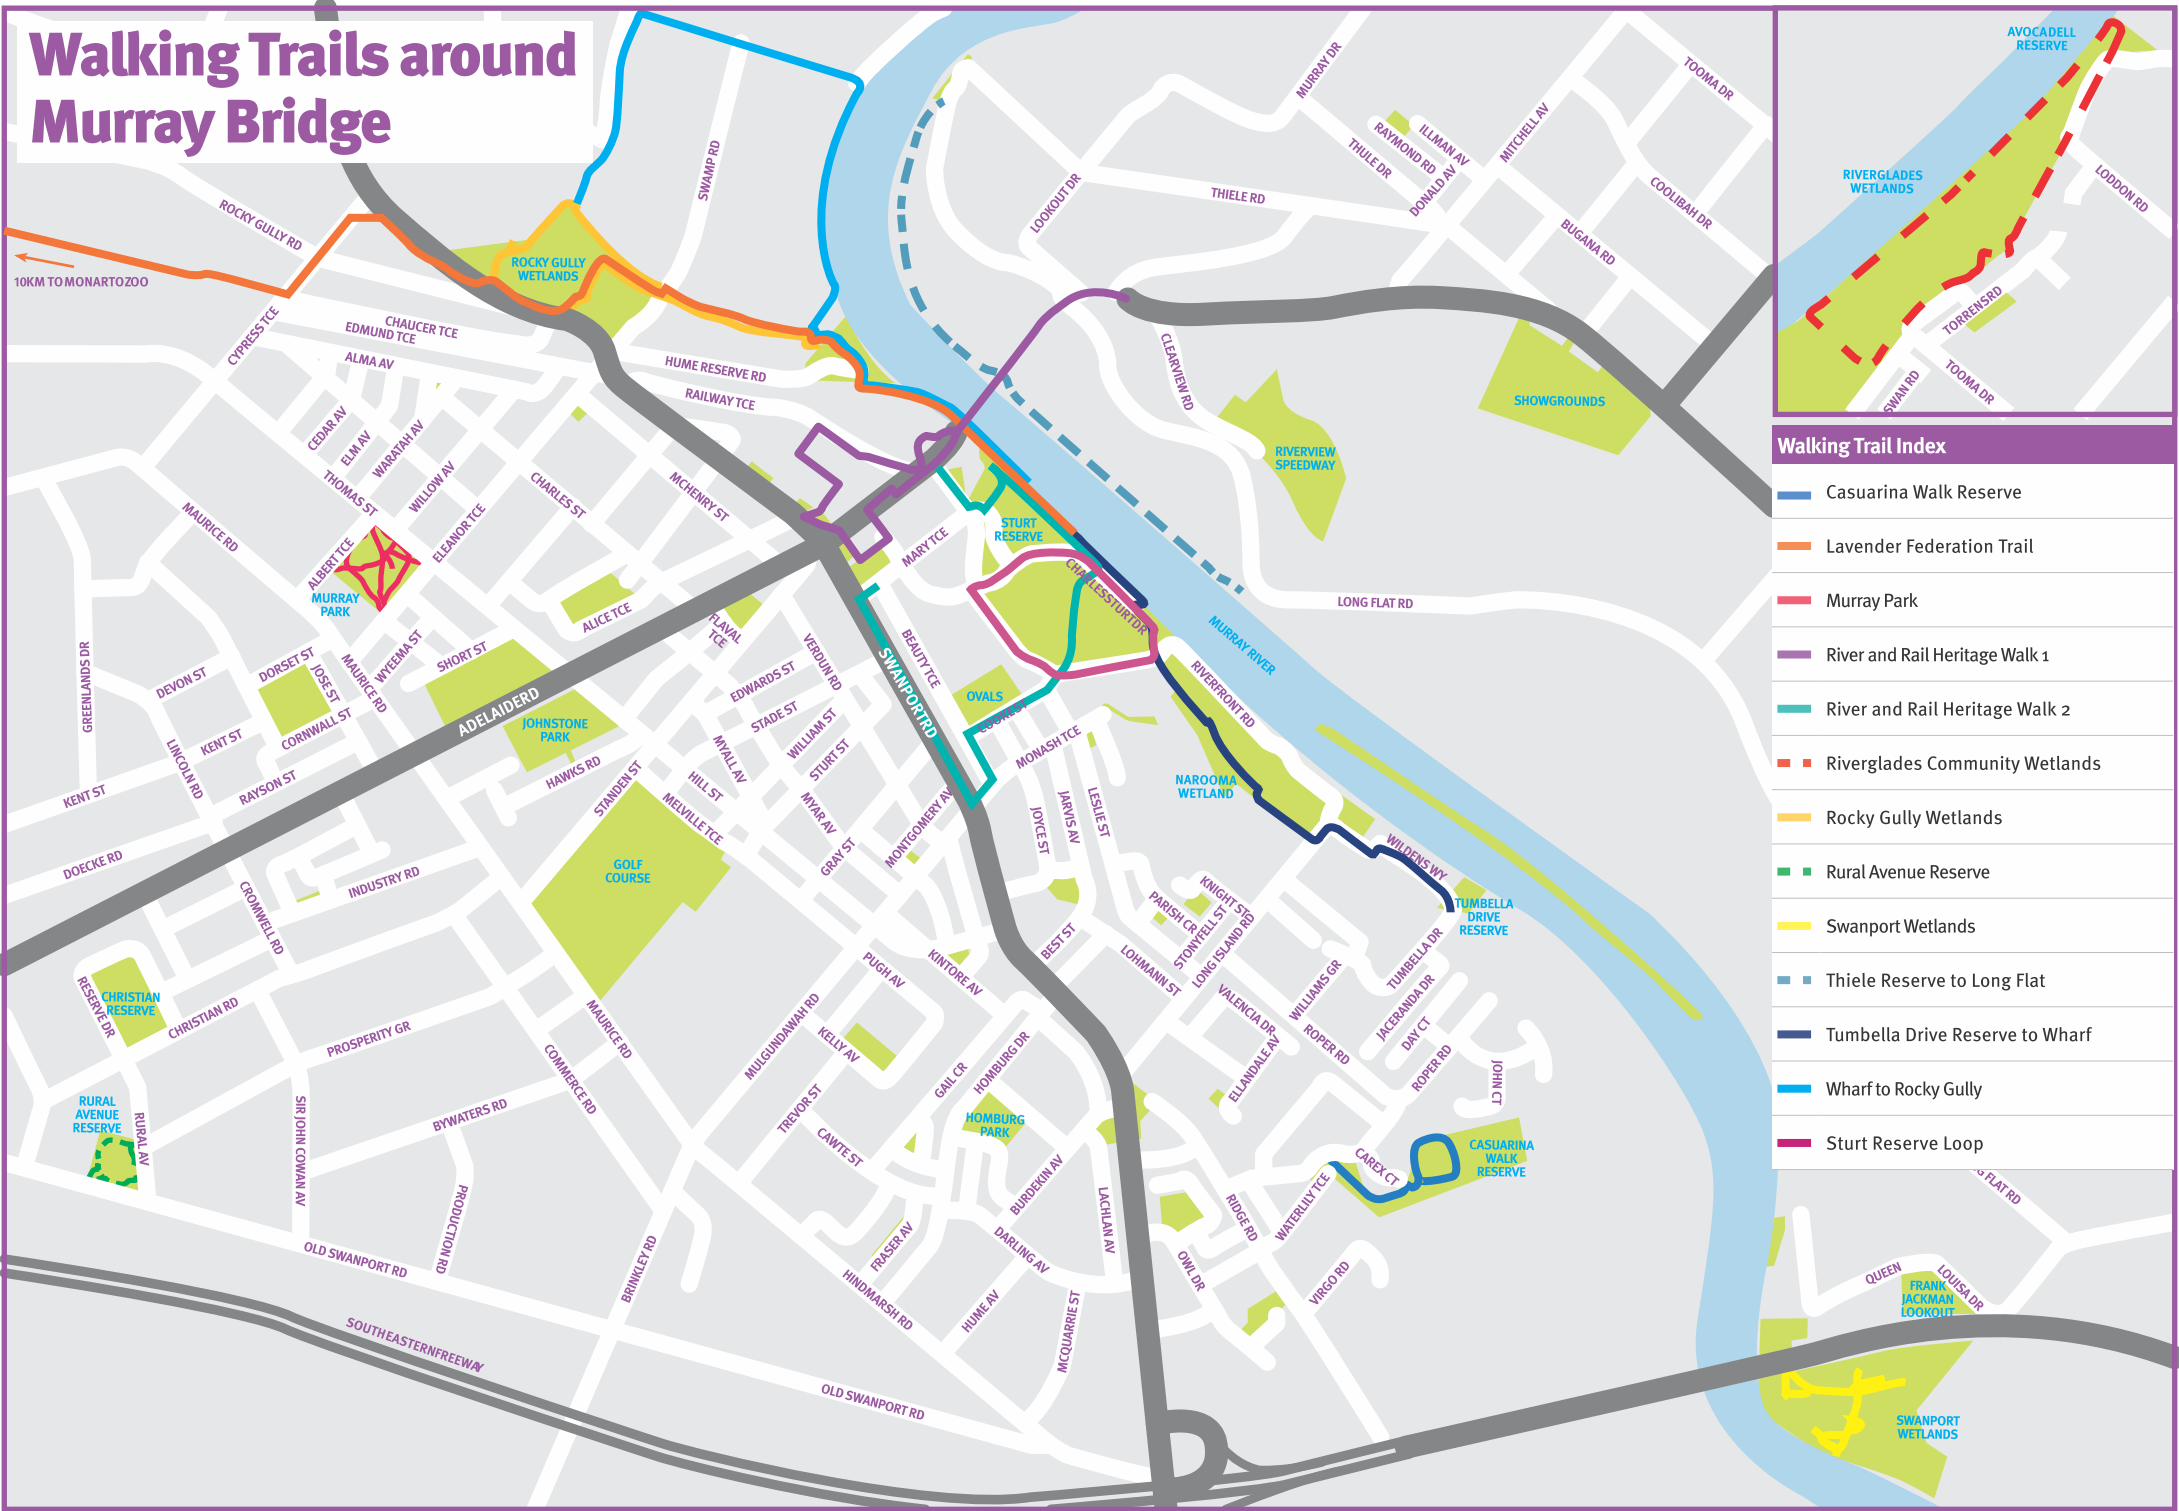

Walking Trails around Murray Bridge

10KM TO MONARTO ZOO

Walking Trail Index

- Casuarina Walk Reserve
- Lavender Federation Trail
- Murray Park
- River and Rail Heritage Walk 1
- River and Rail Heritage Walk 2
- - Riverglades Community Wetlands
- Rocky Gully Wetlands
- - Rural Avenue Reserve
- Swanport Wetlands
- - Thiele Reserve to Long Flat
- Tumbella Drive Reserve to Wharf
- Wharf to Rocky Gully
- Sturt Reserve Loop